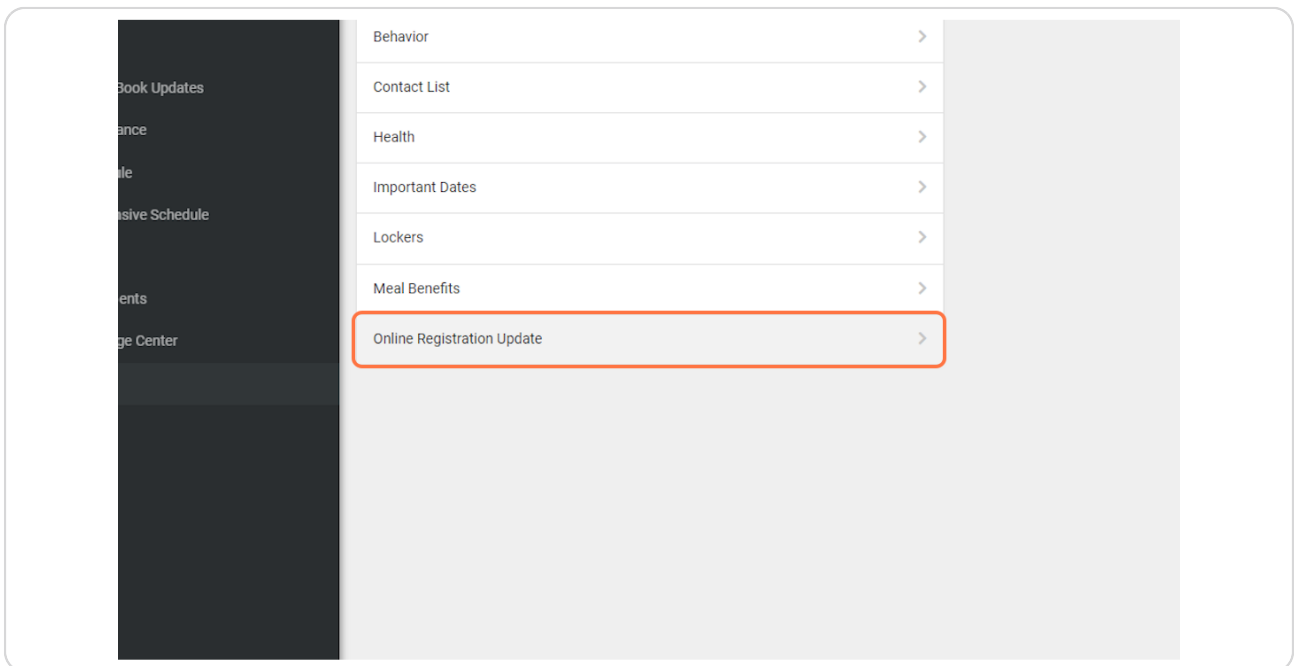

Parent Portal apps are also available for download in your PlayStore.

STEP 1

Log into your Parent Portal. If you do not have an account contact your students school secretary or the Districts Technology Assistant at 402-223-1588.

STEP 2

Click on More

STEP 3

Click on Online Registration Update

STEP 4

Click on Start

STEP 5

Click on Begin Registration