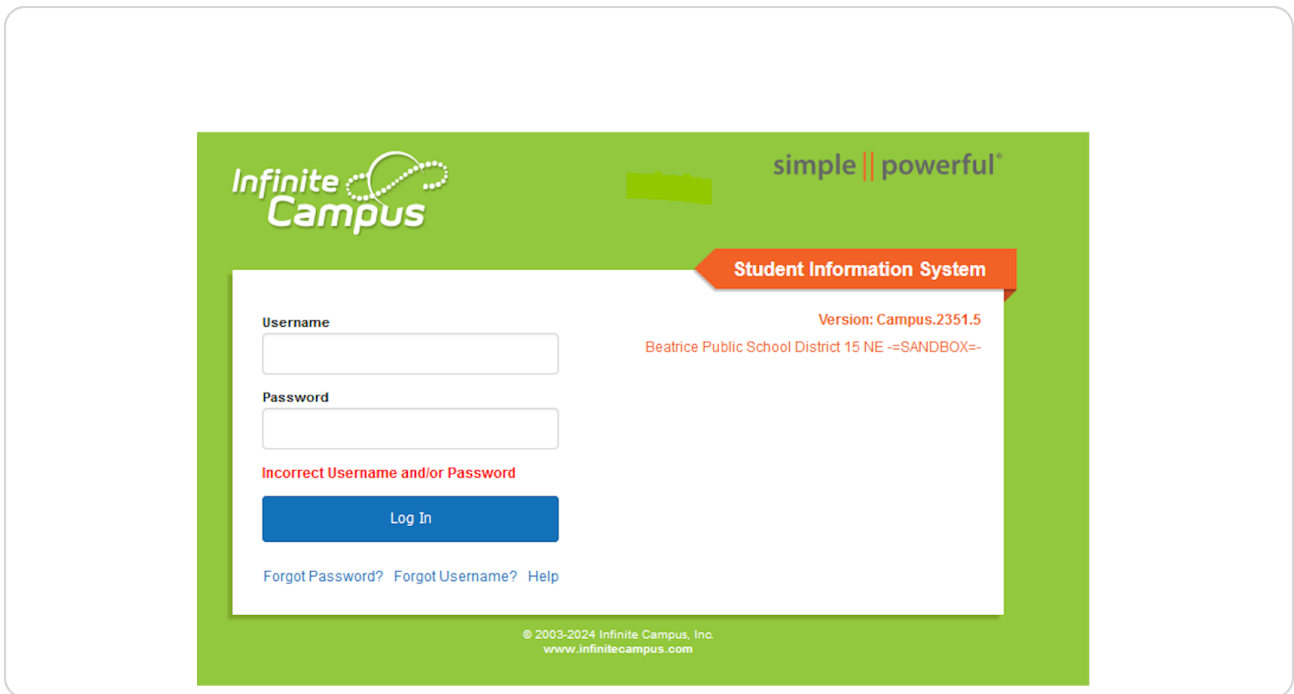

You can access the portal through the Beatrice Public School website by choosing the **Quicklinks** dropdown in the top right corner. Choose Campus Student/Campus Parent, then the Parent Portal or by clicking here: <https://beatricene.infinitecampus.org/campus/portal/beatrice.jsp>

Parent Portal apps are also available for download in your PlayStore.

STEP 1

Log into your Parent Portal. If you do not have an account contact your students school secretary or the Districts Technology Assistant at 402-223-1588.