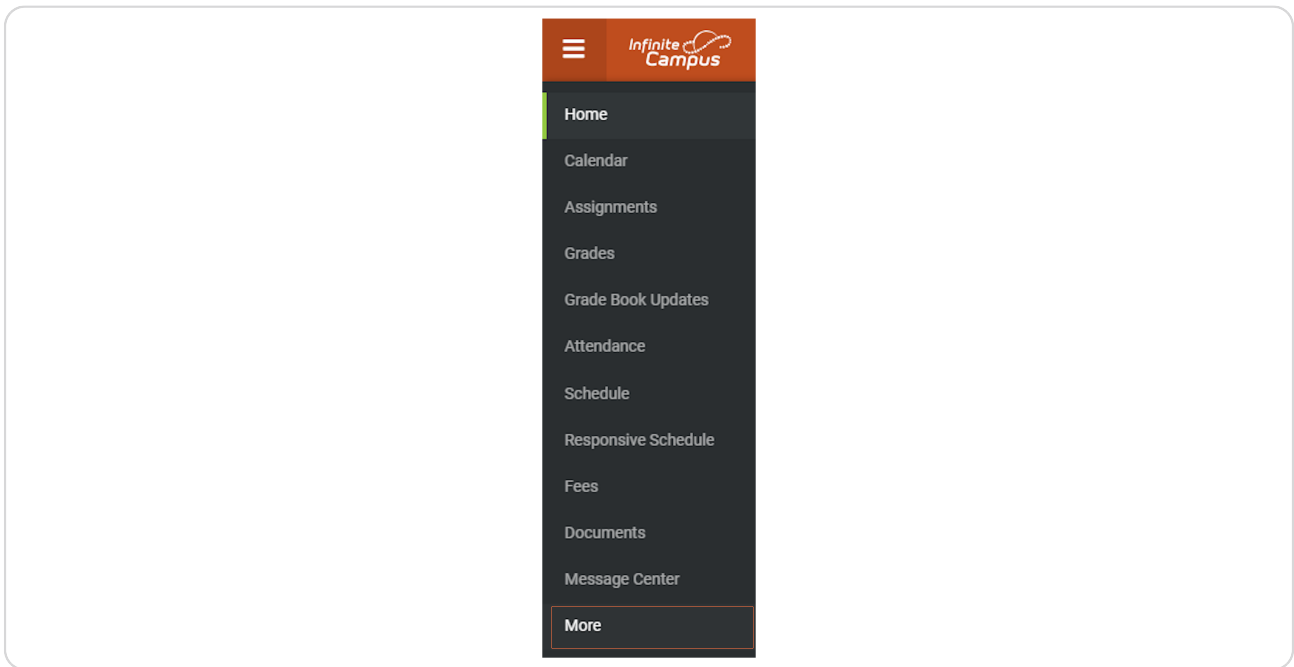

STEP 2

Click on More